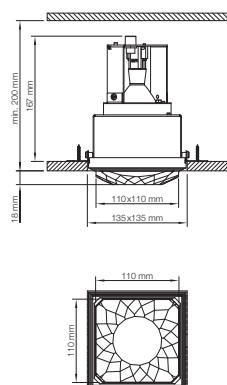

Lamp type:	halogen metal vapour lamp
Lamp denomination:	Osram Powerball HCI-TC 35/830 WDL, Osram Powerball HCI-TC 35/942 NDL
Reflector:	aluminium reflector (narrow beam)
Base:	pin base G8.5
Voltage:	110 - 250 V
Power:	35 W
Scope of delivery:	electronic transformer not included
Depth of insertion:	200 mm
Ceiling thickness:	10 12.5 15 mm
Ceiling opening :	135 x 135 mm
Product weight:	2,600 g