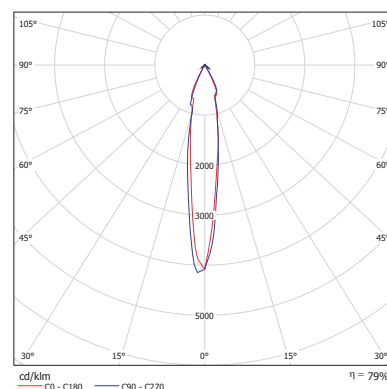

Lamp type:	halogen metal vapour lamp
Lamp denomination:	Osram Powerball HCI-TC 35/830 WDL, Osram Powerball HCI-TC 35/942 NDL
Reflector:	aluminium reflector (narrow beam)
Base:	pin base G8.5
Voltage:	110 - 250 V
Power:	35 W
Scope of delivery:	electronic transformer not included
Depth of insertion:	200 mm
Ceiling thickness:	10 12.5 15 mm
Ceiling opening :	135 x 135 mm
Product weight:	2,600 g