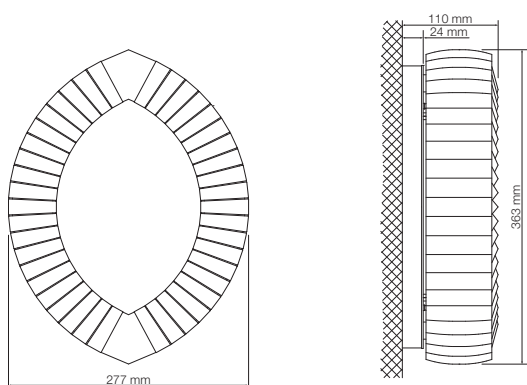

Lamp type:	high-voltage halogen lamp
Recommended lamp:	Osram Halopin 25 W, 230 V
Base:	pin base G9
Voltage:	230 V
Power:	4 x 25 W
Product weight:	4,700 g
Environmental conditions for installation:	installation only in dry rooms (indoor). Not suitable for saunas, steam-baths, etc.

Product	Article number	Version
EYRIS	A.9950 NR ... 700 232	stainless steel anthrazit grey