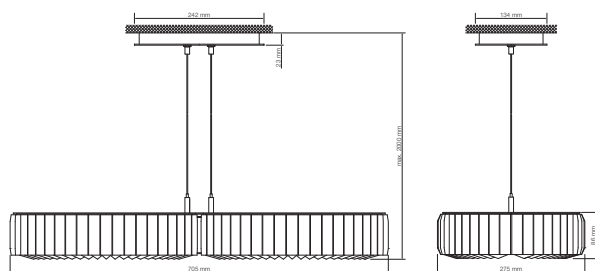

Crystal Divine
EYRIS DUO
 surface-mounted pendant luminaire

Eyris integrates harmonically into the sophisticated architecture of representative rooms in hotels and restaurants. The pendant luminaire unfurls its full effect in rooms from three metres in height.

Lamp type: high-voltage halogen lamp
 Recommended lamp: Osram Halopin 25 W, 230 V
 Base: pin base G9
 Voltage: 100 - 240 V
 Power: 8 x 25 W
 Product weight: 9,650 g
 Environmental conditions for installation: installation only in dry rooms (indoor). Not suitable for saunas, steam-baths, etc.

Product	Article number	Version
EYRIS DUO	A.9950 NR ... 700 231	stainless steel anthrazit grey