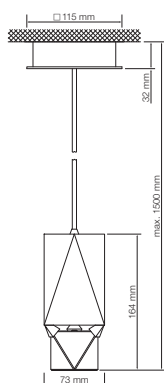

Lamp type:	low-voltage halogen lamp
Recommended lamp:	Osram Decostar 35, 35 W, 12 V
Base:	pin base GU4
Voltage:	230 - 240 V
Power:	35 W Coolspot
Length of pendulum:	1,500 mm
Product weight:	1,400 g
Environmental conditions for installation:	installation only in dry rooms (indoor). Not suitable for saunas, steam-baths, etc.

Product	Article number A.9950 NR ...	Version
OCTA PENDANT	700 122	black
	700 123	white