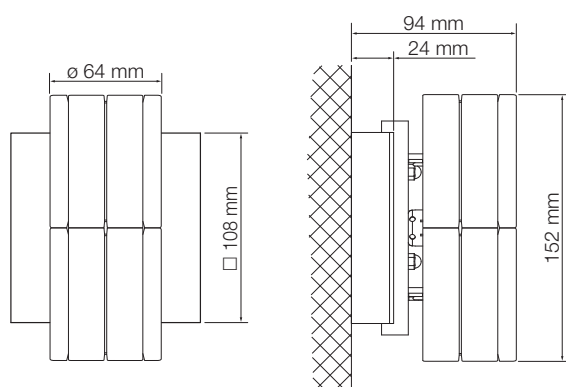

Crystal Glance
VERVE 152 MM WALL
 surface-mounted wall luminaire

Verve is a versatile and flexibly applicable luminaire: It is available as a wall and pendant luminaire each in various sizes, the wall luminaire can be mounted horizontally as well as vertically. Thanks to the manifold possibilities Verve excellently into the architecture, whose character it accentuates.

Lamp type: high-voltage halogen lamp
 Recommended lamp: Osram Halopin 25 W, 230 V
 Base: pin base G9
 Voltage: 110 - 240 V
 Power: 1 x 25 W
 Product weight: 1,100 g

Product	Article number	Version
VERVE 152 MM WALL	A.9950 NR ... 700 210	stainless steel anthrazit grey