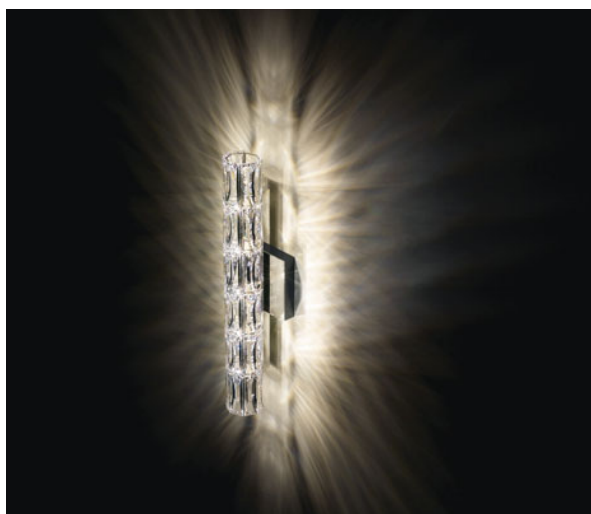

Crystal Glance VERVE 456 MM WALL surface-mounted wall luminaire

Verve is a versatile and flexibly applicable luminaire: It is available as a wall and pendant luminaire each in various sizes, the wall luminaire can be mounted horizontally as well as vertically. Thanks to the manifold possibilities Verve excellently into the architecture, whose character it accentuates.

Lamp type: high-voltage halogen lamp
 Recommended lamp: Osram Halopin 25 W, 230 V
 Base: pin base G9
 Voltage: 110 - 240 V
 Power: 5 x 25 W
 Product weight: 2,280 g
 Environmental conditions for installation: installation only in dry rooms (indoor). Not suitable for saunas, steam-baths, etc.

Product	Article number	Version
VERVE 456 MM WALL	A.9950 NR ... 700 212	stainless steel anthrazit grey