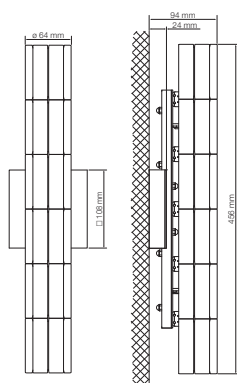

Crystal Glance VERVE 456 MM WALL surface-mounted wall luminaire

Verve is a versatile and flexibly applicable luminaire: It is available as a wall and pendant luminaire each in various sizes, the wall luminaire can be mounted horizontally as well as vertically. Thanks to the manifold possibilities Verve excellently into the architecture, whose character it accentuates.

Lamp type: high-voltage halogen lamp
 Recommended lamp: Osram Halopin 25 W, 230 V
 Base: pin base G9
 Voltage: 110 - 240 V
 Power: 5 x 25 W
 Product weight: 2,280 g
 Environmental conditions for installation: installation only in dry rooms (indoor). Not suitable for saunas, steam-baths, etc.

Product	Article number	Version
VERVE 456 MM WALL	A.9950 NR ... 700 212	stainless steel anthrazit grey