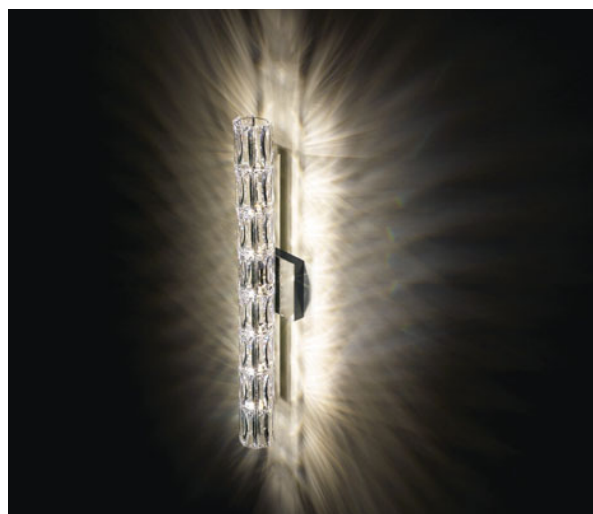

Crystal Glance
VERVE 608 MM WALL
 surface-mounted wall luminaire

Verve is a versatile and flexibly applicable luminaire: It is available as a wall and pendant luminaire each in various sizes, the wall luminaire can be mounted horizontally as well as vertically. Thanks to the manifold possibilities Verve excellently into the architecture, whose character it accentuates.

Lamp type: high-voltage halogen lamp
 Recommended lamp: Osram Halopin 25 W, 230 V
 Base: pin base G9
 Voltage: 110 - 240 V
 Power: 7 x 25 W
 Product weight: 2,880 g
 Environmental conditions for installation: installation only in dry rooms (indoor). Not suitable for saunas, steam-baths, etc.

Product	Article number	Version
VERVE 608 MM WALL	A.9950 NR ... 700 214	stainless steel anthrazit grey