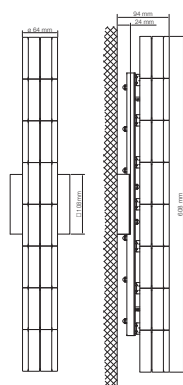

Crystal Glance
VERVE 608 MM WALL
 surface-mounted wall luminaire

Verve is a versatile and flexibly applicable luminaire: It is available as a wall and pendant luminaire each in various sizes, the wall luminaire can be mounted horizontally as well as vertically. Thanks to the manifold possibilities Verve excellently into the architecture, whose character it accentuates.

Lamp type: high-voltage halogen lamp
 Recommended lamp: Osram Halopin 25 W, 230 V
 Base: pin base G9
 Voltage: 110 - 240 V
 Power: 7 x 25 W
 Product weight: 2,880 g
 Environmental conditions for installation: installation only in dry rooms (indoor). Not suitable for saunas, steam-baths, etc.

Product	Article number	Version
VERVE 608 MM WALL	A.9950 NR ... 700 214	stainless steel anthrazit grey